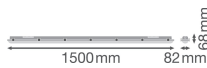

Specifications Multipack 6x Ledvance LED Waterproof Batten Damp Proof 58W 8000lm - 865 Daylight | 150cm

[View Product](#)

## Technical Information

Technology	LED Integrated
Voltage (V)	220-240
Dimmable	Not Dimmable
Colour of Light	White
Colour Code	865 Daylight
Colour temperature (Kelvin)	6500 Daylight
Colour Rendering (Ra)	80-89
Light colour options	Single Color
Luminous Efficacy (lm/W)	135
Including bulb	Yes
Length	150cm
Product Type Category	LED Waterproof Batten

## Fixture Information

Mounting Method	Surface
-----------------	---------

Fixture Connection	Terminal, 3-pole
Optical Cover	PC (Polycarbonate)
IP-rating	IP65
Impact Protection (IK)	IK08 - 5 joules
Operating Temperature	-25 to +40
Colour of the Fixture	Grey
Emergency Lighting	No Emergency Unit
Series	DAMP PROOF

## Dimensions

Length (mm)	1500
Width (mm)	82
Height (mm)	68