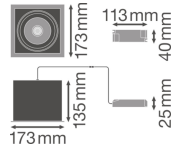

Specifications Ledvance LED Spot Square Multi Tiltable Black-White 30W 2700lm 38D - 840 Cool White | Cutout 164mm

[View Product](#)

General Information

SKU	234256
EAN	4058075113947
Brand	Ledvance
Manufacturer Name	SP MULTI 1X30W/4000K FL WT/BK
Any Lamp all-in warranty	3 Years
Average Lifetime (h)	50000

Technical Information

Technology	LED Integrated
Voltage (V)	220-240
Dimmable	Not Dimmable
Colour Code	840 Cool White
Colour temperature (Kelvin)	4000 Cool White
Colour Rendering (Ra)	80-89
Colour of Light	White
Light colour options	Single Color
Luminous Efficacy (lm/W)	90
Beam Angle (degree)	38
Product Type Category	LED spotlight

Fixture Information

Including bulb	Yes
Mounting Method	Recessed
Cut out (mm)	164x164
Installation Depth (mm)	250
IP-rating	IP20
Impact Protection (IK)	IK03 - 0.35 joule
Operating Temperature	-10 to +40
Housing	Aluminium
Colour of the Fixture	White
Emergency Lighting	No Emergency Unit
Power factor	>0.90
Tiltable	Yes
Series	SPOT MULTI

Dimensions

Length (mm)	173
Width (mm)	173
Height (mm)	135
Diameter (mm)	173

Sensor Information

Why Any-lamp?

Type of sensor No Sensor

 Order from the **largest lighting specialist** in Europe  **Customised** quotation