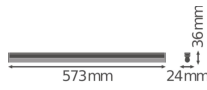

Specifications Ledvance LED Batten Linear Compact High Output 10W  
1000lm - 840 Cool White | 60cm

[View Product](#)

## Technical Information

Technology	LED Integrated
Voltage (V)	220-240
Dimmable	Not Dimmable
Colour of Light	White
Colour Code	840 Cool White
Colour temperature (Kelvin)	4000 Cool White
Colour Rendering (Ra)	80-89
Light colour options	Single Color
Luminous Efficacy (lm/W)	100
Power factor	>0.50
Including bulb	Yes
Suitable for Outdoor	No
Length	60cm
Product Type Category	LED Batten

## Fixture Information

---

Mounting Method	Surface
IP-rating	IP20
Impact Protection (IK)	IK03 - 0.35 joule
Housing	PC (Polycarbonate)
Colour of the Fixture	White
Colour of material	White
Emergency Lighting	No Emergency Unit
Series	Linear

## Dimensions

---

Length (mm)	573
Width (mm)	24
Height (mm)	36